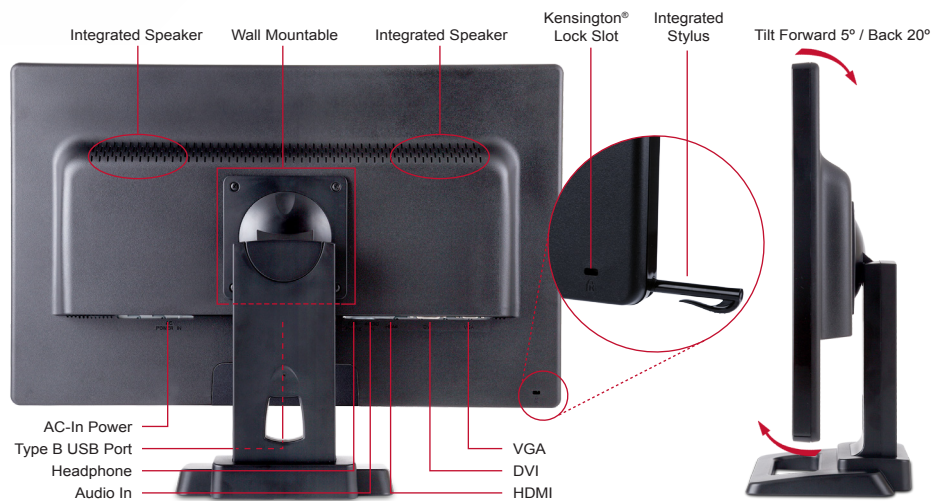

Flexible Configuration Options with OptiSync® Digital/Analog Inputs

The TD2420 supports Windows® 7 and Windows® 8 touch functions and boasts USB HID (Human Interface Device) for plug-and-play. The TD2420 can be connected through USB for instant two-point touch operation and easy navigation. Multi-mode input technology supports HDMI, DVI and VGA signals for compatibility and configuration flexibility.

Integrated Speakers with SRS Premium Sound®

The TD2420 monitor has two integrated speakers for enhanced multimedia performance with crystal clear stereo sound.

Specifications

LCD PANEL	Type	24" (23.6" viewable) Wide Color TFT Active Matrix LED
	Display Area	20.5" horizontal x 11.5" vertical; 23.6" diagonal
	Optimum Resolution	1920x1080
	Brightness	270 cd/m ² (typ.)
	Contrast Ratio	1000:1 (typ.)
	Dynamic Contrast Ratio	20,000,000:1
	Viewing Angles	170° horizontal, 160° vertical
	Response Time	5ms (typ.)
	Backlight	White-light LED
	Backlight Life	30,000 hours (min.)
Panel Surface	7H Scratch Resistant Surface Hardness	
VIDEO INPUT	Analog	RGB analog (0.7 / 1.0 Vp-p, 75 ohms)
	Digital	HDMI, DVI (TMDS, 100 ohms)
	Frequency	Fh: 24~82kHz, Fv: 50~75Hz
	Sync	Separate Sync
AUDIO OUTPUT	Speakers	2-watt (x2)
COMPATIBILITY	PC	PC compatibles (Windows® 7 / 8 Operating System)
	Mac®	n/a
CONNECTOR	Video Analog	15-pin mini D-sub (VGA)
	Video Digital	DVI-D (with HDCP), HDMI
	Audio	Audio In (3.5mm mini-jack), Headphone (3.5mm mini-jack)
	Power	Internal power board, 3-pin plug (CEE22)
POWER	Voltage	AC 100~240V (universal), 50 / 60Hz
	Consumption	25W (typ.)
	Optimize	22W (typ.)
	Conserve	20W (typ.)
CONTROLS	Front Panel Buttons	1, 2, Down, Up, Power
	OSD	Auto Image Adjust, Contrast/Brightness, Input Select, Color Adjust, Information, Manual Image Adjust, Setup Menu, Memory Recall (See user guide for full OSD functionality)