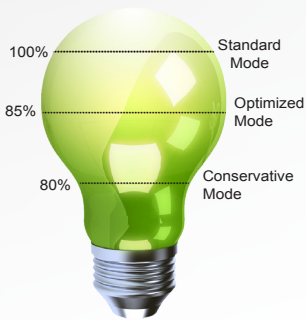

24" (23.6" viewable) Full HD 1080p Optical Touch Monitor

TD2420

Eco-Mode Conserves More Energy

ViewSonic's proprietary Eco-mode function is built into all LED displays, offering options to "Optimize (85%)" or "Conserve (80%)". Both modes reduce display brightness and conserve up to 20%* energy. Especially in a low ambient light, Eco-mode adjusts brightness and improves visibility while reducing eye fatigue and prolonging the display's lamp life. With Eco-mode, lamp replacement expenditures are reduced while practicing eco-friendliness.

ENERGY STAR® and EPEAT-Silver Certified

The TD2420 is environmentally sound with an energy-saving LED backlight and Eco-mode options. Save up to 40%* in energy costs when compared to a regular 24" monitor.